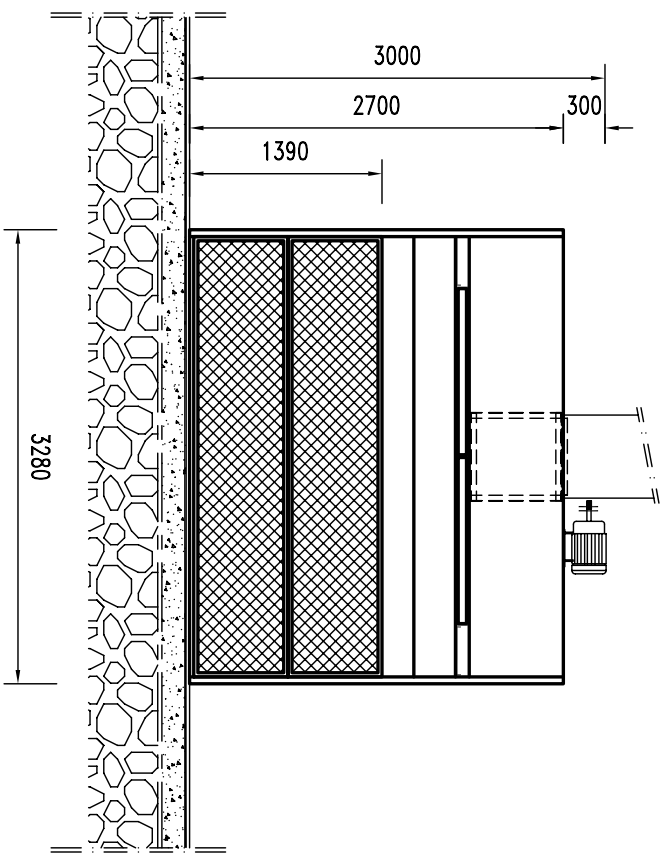

SEZIONE

FRONTE

PIANTA

0 1 mt.

5 mt.

		COMPUTER DRAWING BY	
IMPPIANTO " DRY WALL "		TECHNICAL DEPT.	
Ditta " NOVA VERTANT Spa "		/	
FILE NAME		/	
DWG N.		/	
SCALE		DON'T SCALE DRAWING	
DATE		13/102007	