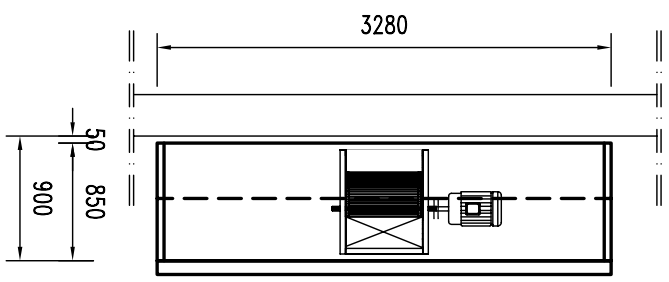

SEZIONE

FRONTE

PIANTA

0 1 mt.

5 mt.

		COMPUTER DRAWING BY	
IMPPIANTO " DRY WALL "		TECHNICAL DEPT.	
Ditta " NOVA VERTANT Spa "		/	
FILE NAME		/	
DWG N.		/	
SCALE		DON'T SCALE DRAWING	
DATE		13/102007	